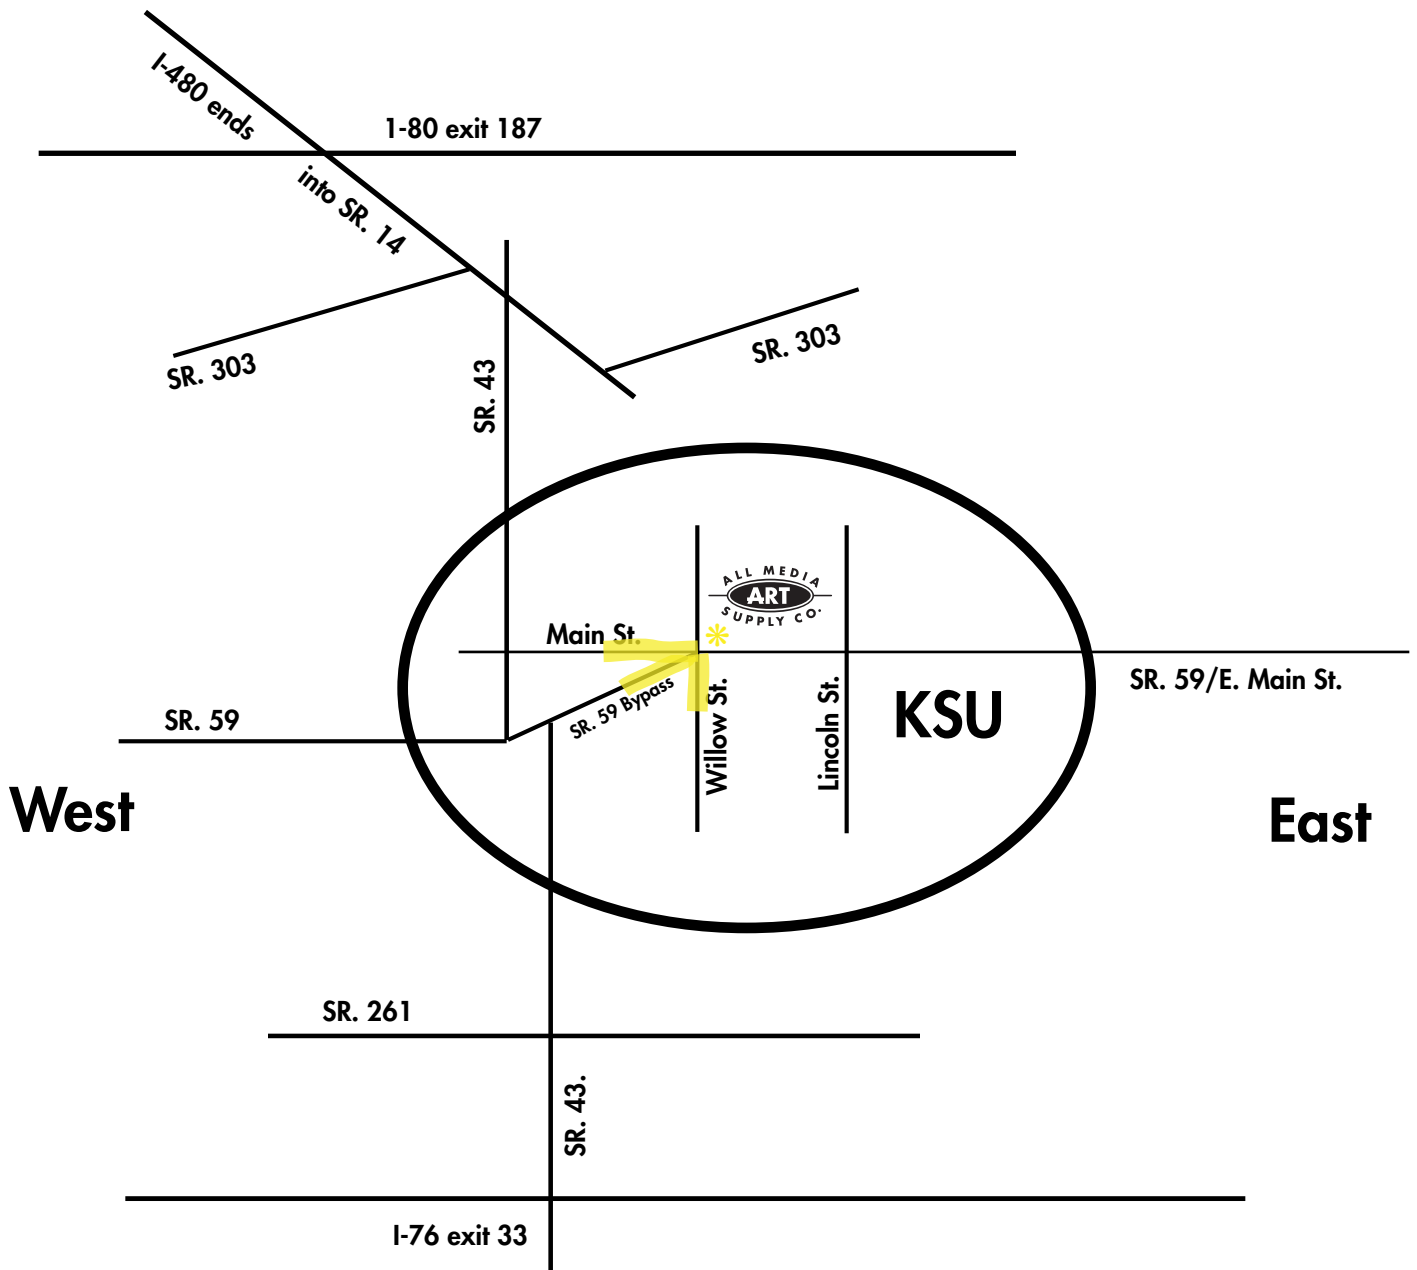

North

South

417 East Main Street in Kent, Ohio 44240
Phone: 330 678 8078

On SR. 59 (East Main Street) between Lincoln and Willow Streets.
We are located in the plaza with FEDEX-OFFICE.
Valvolean in on the corner.

Got GPS? (WGS84) N 41° 09.264 W081° 21.132

* Construction on Main St., SR. 59 Bypass and Willow will be intermittent thru out all of 2013. Delays possible.