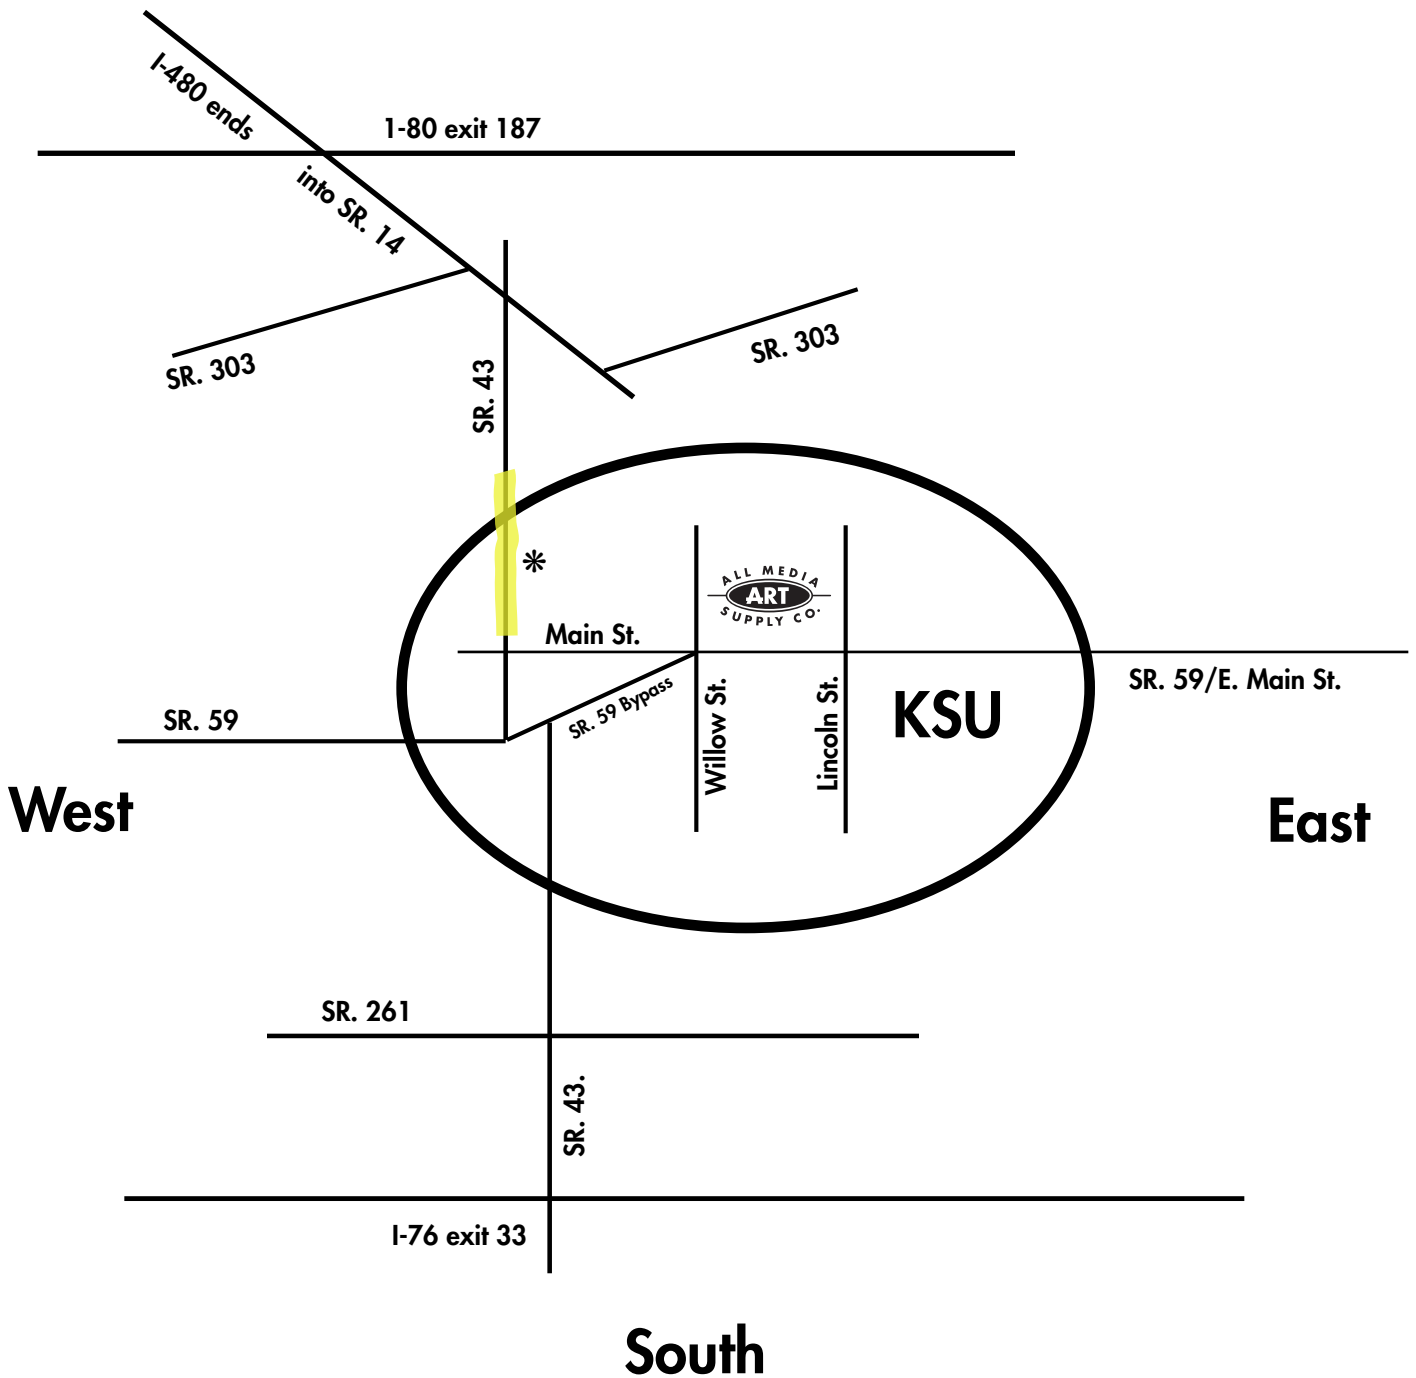

North

417 East Main Street in Kent, Ohio 44240
Phone: 330 678 8078

On SR. 59 (East Main Street) between Lincoln and Willow Streets.
We are located in the plaza with FEDEX-OFFICE.
Valvolean in on the corner.

Got GPS? (WGS84) N 41° 09.264 W081° 21.132

* Construction on SR. 43 north of Main Street, expect delays